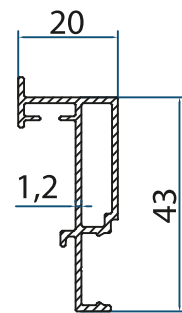

ENGINE BOX
2878
1.608 kg/m

ENGINE BOX COVER
2875
1.142 kg/m

FRINGE PROFILE
2937
1.226 kg/m

SEWING PROFILE
2877
0.736 kg/m

SEWING PROFILE 2
2874
0.387 kg/m

SEWING SCREW COVER
2876
0.085 kg/m

Engine Box
Product Code: 2878
Weight kg/m: 1,608
(111 x 111 x 1,5mm)

Engine Box Cover
Product Code: 2875
Weight kg/m: 1,142
(108 x 81 x 2,1mm)

Fringe Profile
Product Code: 2937
Weight kg/m: 1,226
(53 x 45 x 1,2mm)

Testirana otpornost ekstenzivnog izlaganja suncu. Ovjerena zaštita od štetnog ultraljubičastog zračenja.

Weight kg/m: 0,736
(43 x 20 x 1,2mm)

Sewing Profile 2

Product Code: 2874

Weight kg/m: 0,387
(43 x 20 x 1,2mm)

Sewing Screw Cover

Product Code: 2876

Weight kg/m: 0,085
(19 x 6,6 x 1,1mm)

ZIP SYSTEM