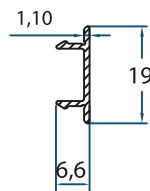

ENGINE BOX
2878
1.608 kg/m

ENGINE BOX COVER
2875
1.142 kg/m

FRINGE PROFILE
2937
1.226 kg/m

SEWING PROFILE
2877
0.736 kg/m

SEWING PROFILE 2
2874
0.387 kg/m

SEWING SCREW COVER
2876
0.085 kg/m

Engine Box
Product Code: 2878
Weight kg/m: 1,608
(111 x 111 x 1,5mm)

Weight kg/m: 0,736
(43 x 20 x 1,2mm)

Sewing Profile 2

Product Code: 2874

Weight kg/m: 0,387
(43 x 20 x 1,2mm)

Sewing Screw Cover

Product Code: 2876

Weight kg/m: 0,085
(19 x 6,6 x 1,1mm)

ZIP SYSTEM