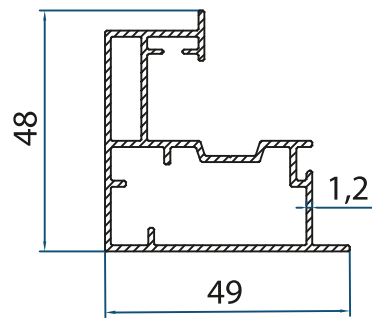

ENGINE BOX
2878
1.608 kg/m

ENGINE BOX COVER
2875
1.142 kg/m

FRINGE PROFILE
2937
1.226 kg/m

SEWING PROFILE
2877
0.736 kg/m

SEWING PROFILE 2
2874
0.387 kg/m

SEWING SCREW COVER
2876
0.085 kg/m

Engine Box
Product Code: 2878
Weight kg/m: 1,608
(111 x 111 x 1,5mm)