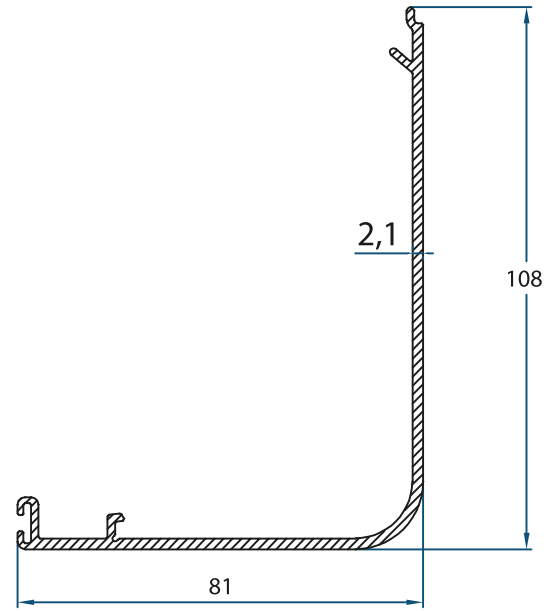

ENGINE BOX
2878
1.608 kg/m

ENGINE BOX COVER
2875
1.142 kg/m

FRINGE PROFILE
2937
1.226 kg/m

SEWING PROFILE
2877
0.736 kg/m

SEWING PROFILE 2
2874
0.387 kg/m

SEWING SCREW COVER
2876
0.085 kg/m

Engine Box
Product Code: 2878
Weight kg/m: 1,608
(111 x 111 x 1,5mm)

Weight kg/m: 0,736
(43 x 20 x 1,2mm)

Sewing Profile 2

Product Code: 2874

Weight kg/m: 0,387
(43 x 20 x 1,2mm)

Sewing Screw Cover

Product Code: 2876

Weight kg/m: 0,085
(19 x 6,6 x 1,1mm)

ZIP SYSTEM