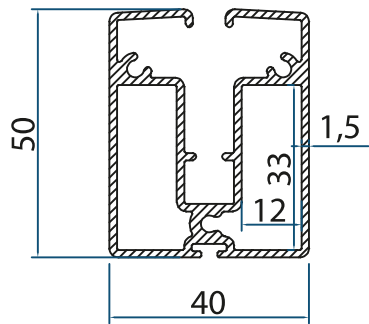

ENGINE BOX
2878
1.608 kg/m

ENGINE BOX COVER
2875
1.142 kg/m

FRINGE PROFILE
2937
1.226 kg/m

SEWING PROFILE
2877
0.736 kg/m

SEWING PROFILE 2
2874
0.387 kg/m

SEWING SCREW COVER
2876
0.085 kg/m

Engine Box
Product Code: 2878
Weight kg/m: 1,608
(111 x 111 x 1,5mm)

Weight kg/m: 0,736
(43 x 20 x 1,2mm)

Sewing Profile 2

Product Code: 2874

Weight kg/m: 0,387
(43 x 20 x 1,2mm)

Sewing Screw Cover

Product Code: 2876

Weight kg/m: 0,085
(19 x 6,6 x 1,1mm)

ZIP SYSTEM