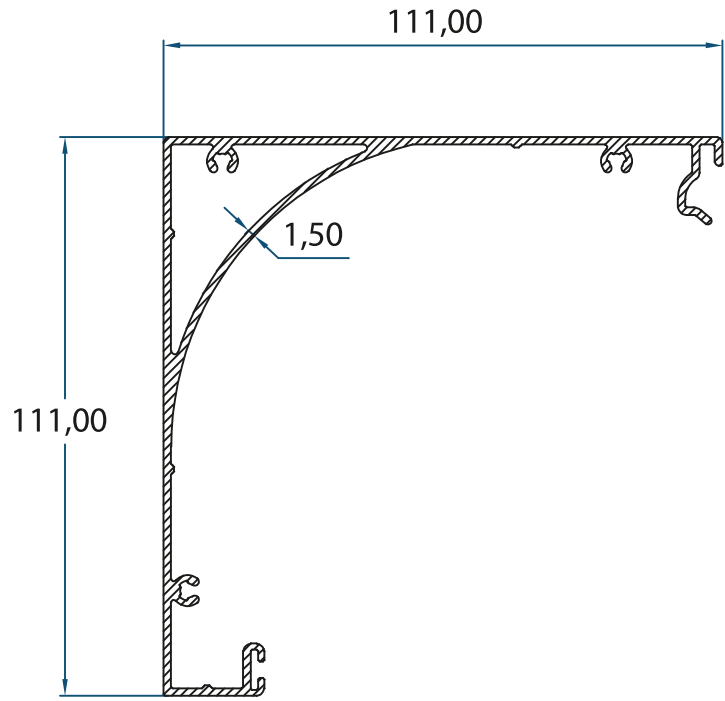

ENGINE BOX
2878
1.608 kg/m

ENGINE BOX COVER
2875
1.142 kg/m

FRINGE PROFILE
2937
1.226 kg/m

SEWING PROFILE
2877
0.736 kg/m

SEWING PROFILE 2
2874
0.387 kg/m

SEWING SCREW COVER
2876
0.085 kg/m

Engine Box
Product Code: 2878
Weight kg/m: 1,608
(111 x 111 x 1,5mm)

Weight kg/m: 0,736
(43 x 20 x 1,2mm)

Sewing Profile 2

Product Code: 2874

Weight kg/m: 0,387
(43 x 20 x 1,2mm)

Sewing Screw Cover

Product Code: 2876

Weight kg/m: 0,085
(19 x 6,6 x 1,1mm)

ZIP SYSTEM