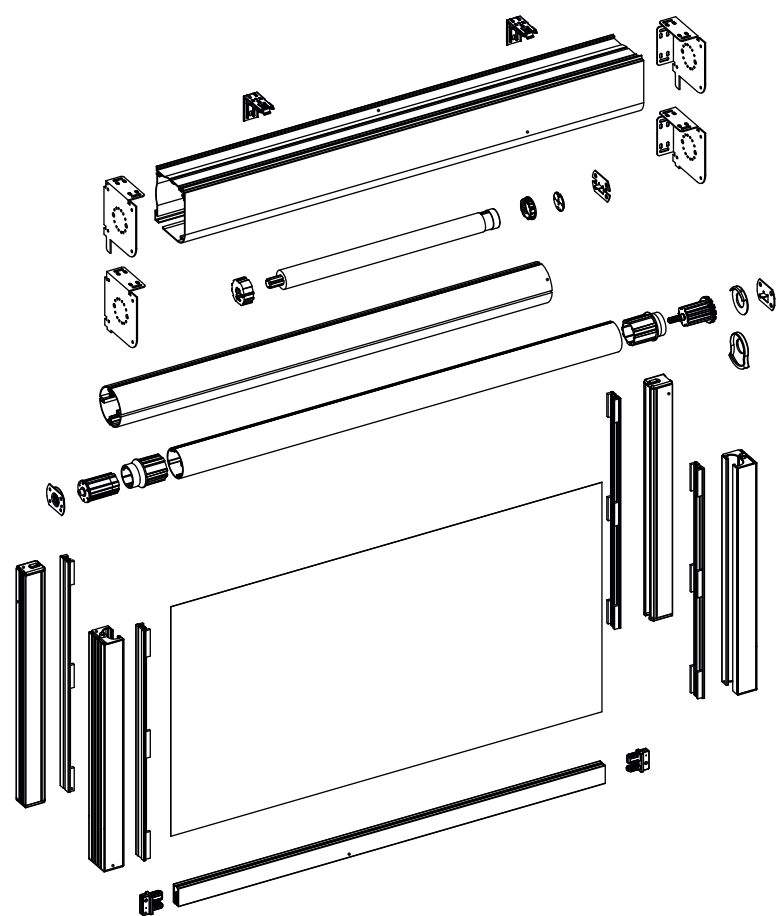

Testirana otpornost ekstenzivnog izlaganja suncu. Ovjerena zaštita od štetnog ultraljubičastog zračenja.

Sposobnost električnog kretanja i daljinskog upravljanja.

Veliki otpor na vremenske uvjete kiše i vjetra.